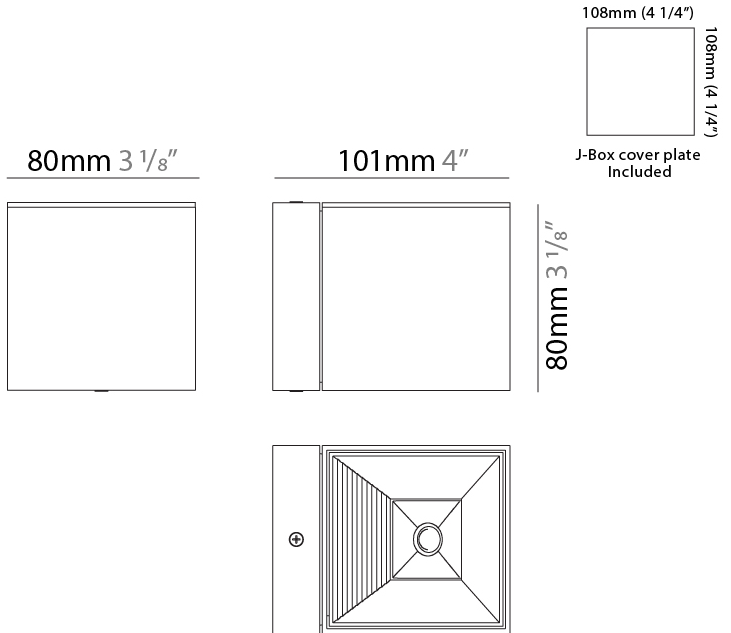

PROJECT	
TYPE	
SPECIFIER	
QUANTITY	
DATE	

DAU SINGLE SURFACE

D93239-

base number   Finish
Options

1. To build a product code in our configurator select the specify button on the base model # product page
2. To build a manual product code on this datasheet choose from the options listed below in blue font and add the suffix to the base model #

GENERAL

Series: Dau
Subseries: Dau Single
Brand: Milan
Division: Design
Mounting Type: Surface
Mounting Location: Wall
Subcategory: Downlight

PHYSICAL

Shape: Cube
Length (mm): 80
Length (in): 3 1/8
Height (mm): 80
Depth (mm): 101
Height (in): 3 1/8
Depth (in): 4
Extension (mm): 101
Extension (in): 4
Light Distribution: Direct
Fixture Finish: BAL / MWL / BSL
Fixture Material: Extruded Aluminum

ELECTRICAL

Lamp Type: LED
Input Wattage (W): 7
Dimming: Electronic Low Voltage Dimming
Input Voltage (V): 120Vac Direct Line

LED

Number of LEDs: 1
Color Temperature (°K): 3000
Max. Delivered Lumen (lm): 665
CRI: >90 CRI
Lamp Life (hrs): 50000

OPTICAL

RATINGS AND CERTIFICATIONS

Certified By: Certified for North American Standards
IP rating: IP20